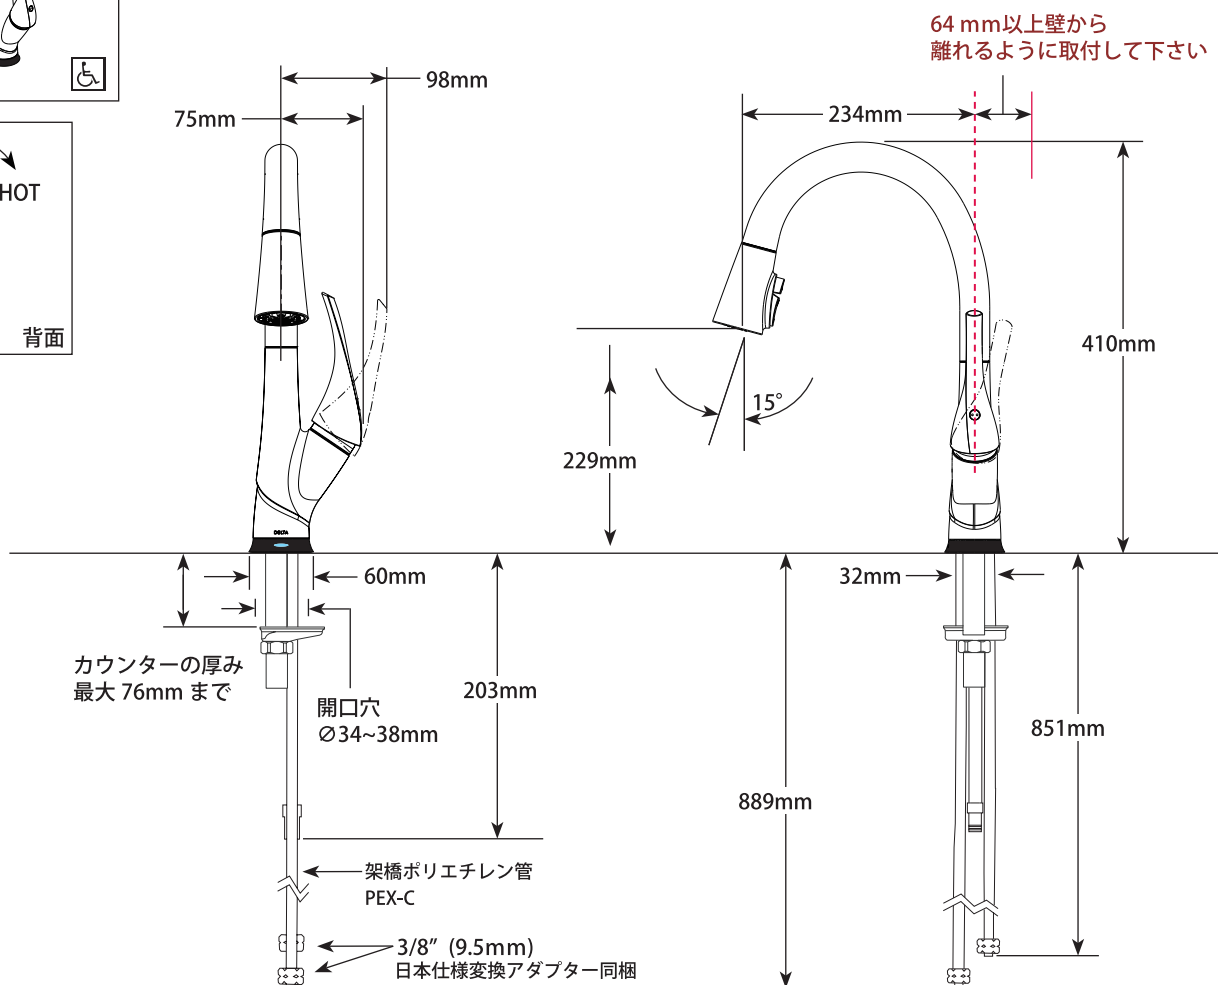

《 輸入販売元 》

株式会社ロッキーズコーポレーション
東京都港区南青山 6-7-2 VORT 南青山 I
TEL: 03-6450-6355 FAX: 03-6450-6035

<http://www.rockies.co.jp>