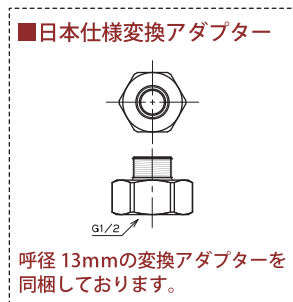

《 輸入販売元 》

株式会社ロッキーズコーポレーション
東京都港区南青山 6-7-2 VORT 南青山 I
TEL: 03-6450-6355 FAX: 03-6450-6035

<http://www.rockies.co.jp>