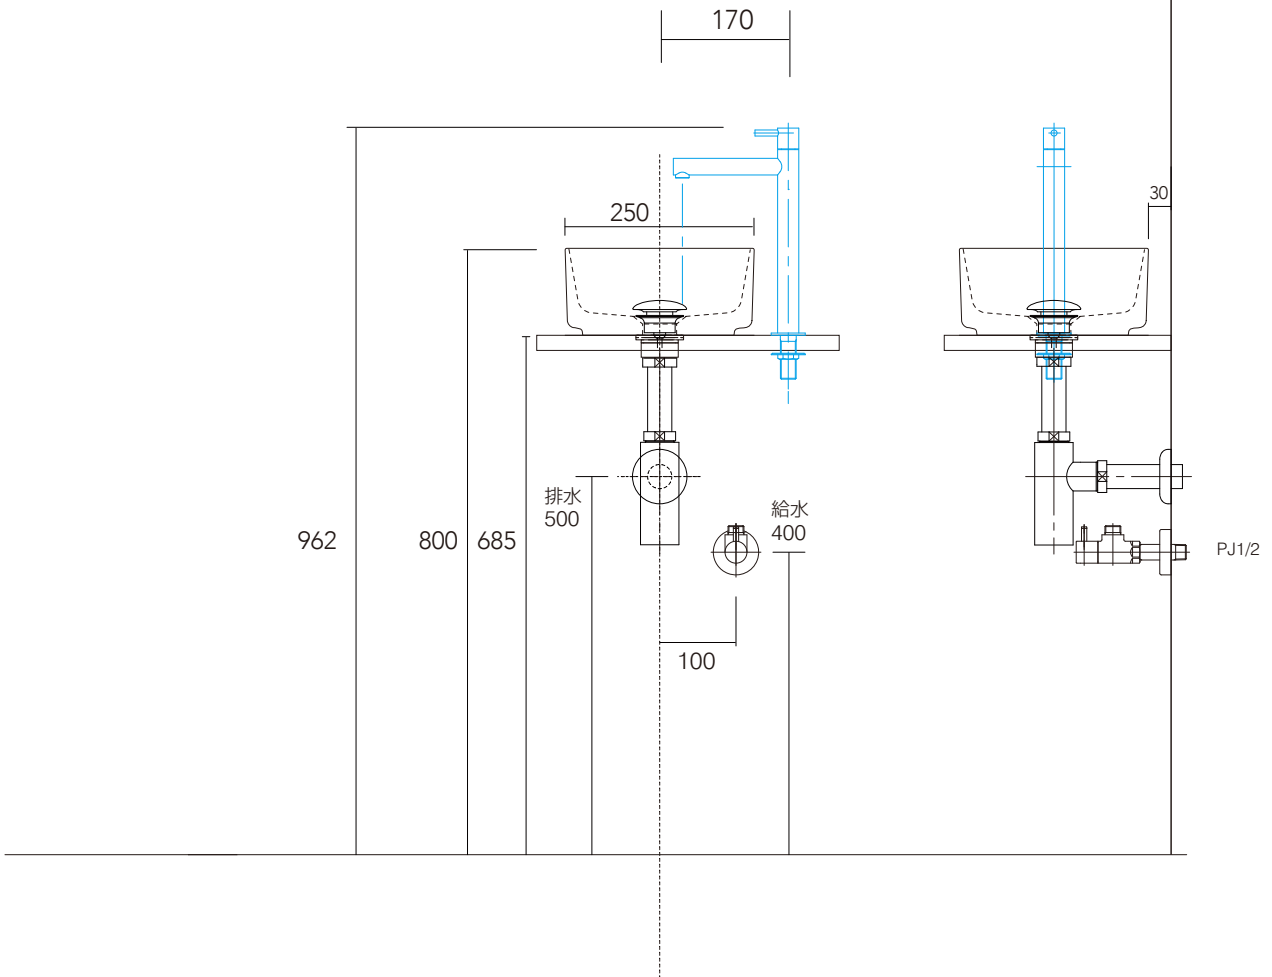

手洗器	CIE-SHMILAT25/
排水目皿	PIL01N/
水栓金具	FC1100T
トラップ	AQ-STR
止水栓 1/2	AQ-2161S

CIE-SHMILAT25-FC1100T/SS

**AQUAPiA**  
ENJOY BATHROOM EXPERIENCE

手洗器	CIE-SHMILAT25/
排水目皿	PIL01N/
水栓金具	FC1100T
トラップ	AQ-BTN
止水栓 1/2	AQ-2261F

CIE-SHMILAT25-FC1100T/BF

**AQUAPiA**  
ENJOY BATHROOM EXPERIENCE