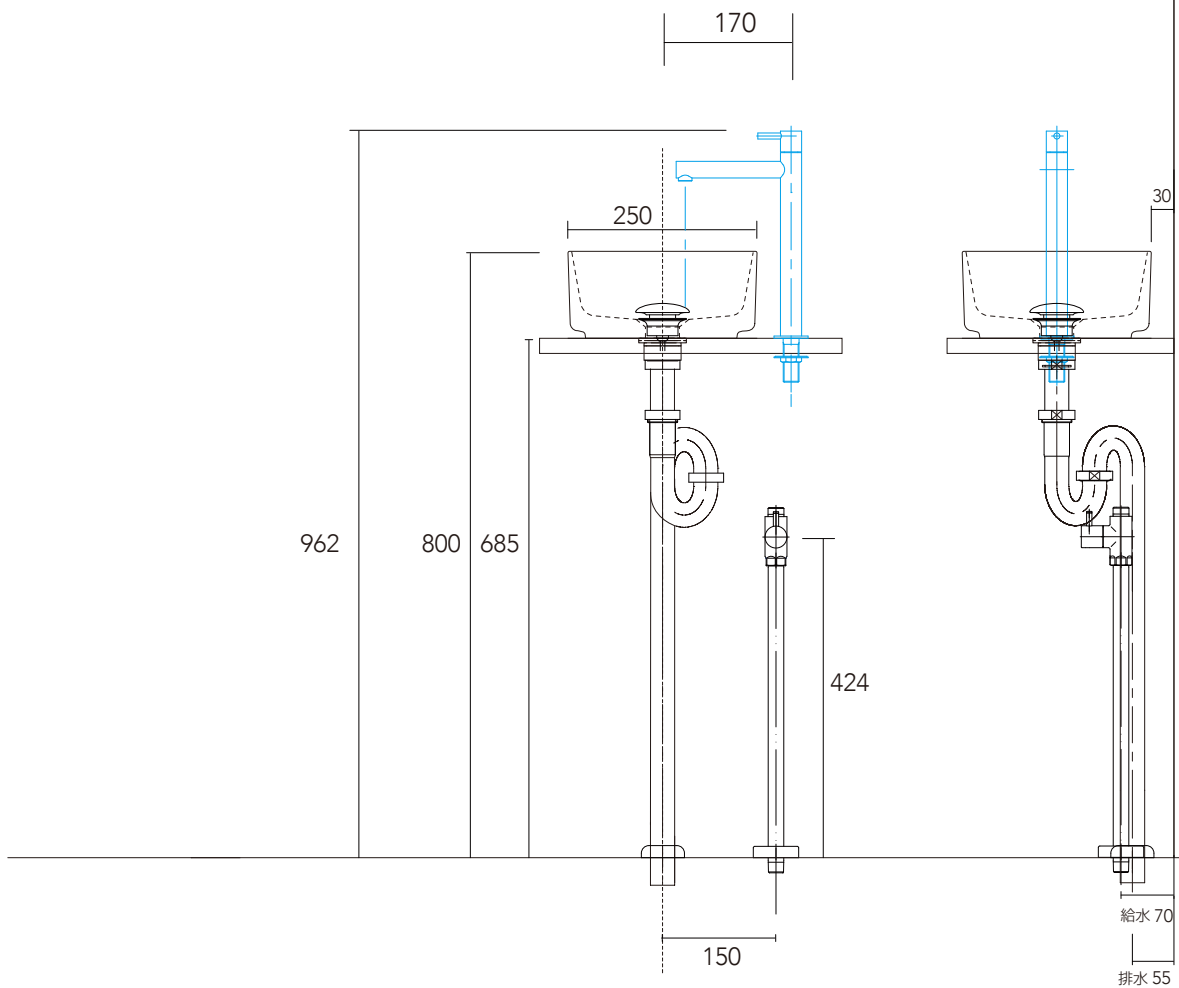

手洗器	CIE-SHMILAT25/
排水目皿	PIL01N/
水栓金具	FC1100T
トラップ	AQ-STR
止水栓 1/2	AQ-2161S

CIE-SHMILAT25-FC1100T/SS

**AQUAPiA**  
ENJOY BATHROOM EXPERIENCE

手洗器	CIE-SHMILAT25/
排水目皿	PIL01N/
水栓金具	FC1100T
トラップ	AQ-BTN
止水栓 1/2	AQ-2261F

CIE-SHMILAT25-FC1100T/BF

**AQUAPiA**  
ENJOY BATHROOM EXPERIENCE