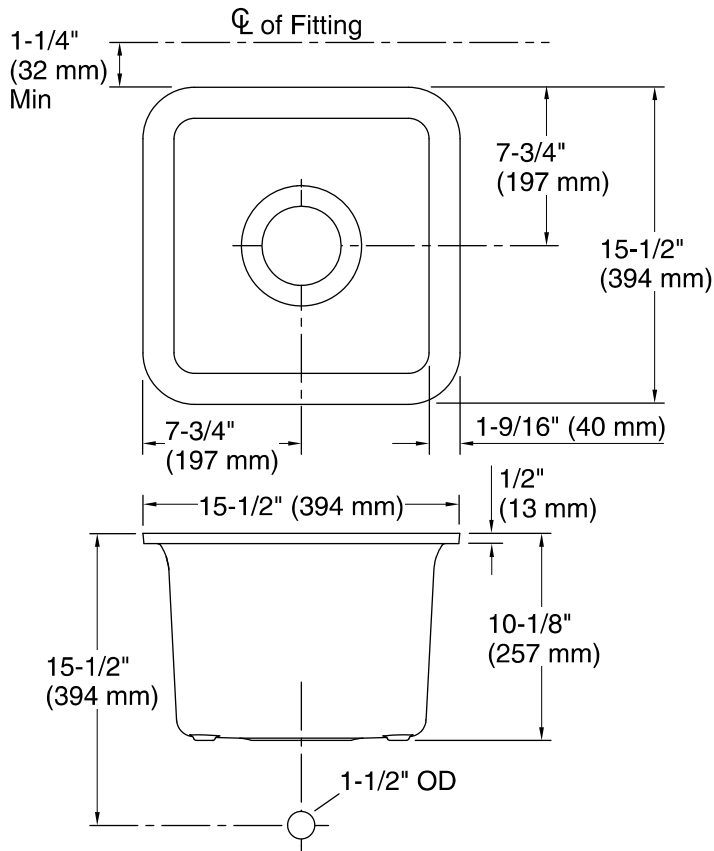

**Under-Mount
Installation**