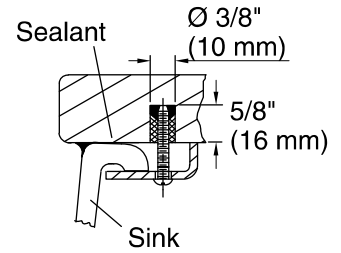

**Under-Mount
Installation**